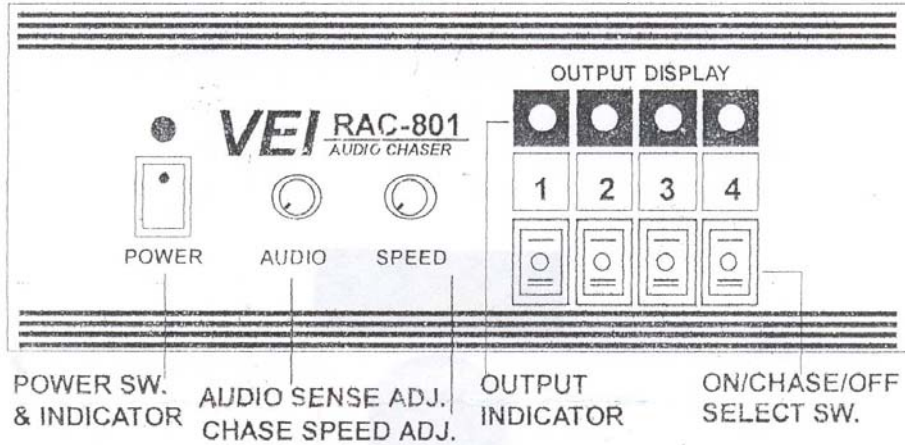

RAC-801

4 CH. SOCKET TYPE AUDIO CHASER

GENERAL FUNCTIONS:

- 10 A x 4 CH. OUTPUT (RESISTIVE OR INDUCTIVE LOAD).
- TOTAL LOAD: 15A.
- AUDIO SENSITIVITY AND CHASE SPEED ADJ.
- MICPHONE INPUT FOR SOUND TO LIGHT.
- ON/CHASE/OFF SELECT SW. FOR EACH CHANNEL.
- OUTPUT INDICATOR.
- OVERLOAD PROTECT: 15A FUSE.
- DIMENSION: 240 x 88 x 70 mm (W x H x D)
- WEIGHT: 1KG