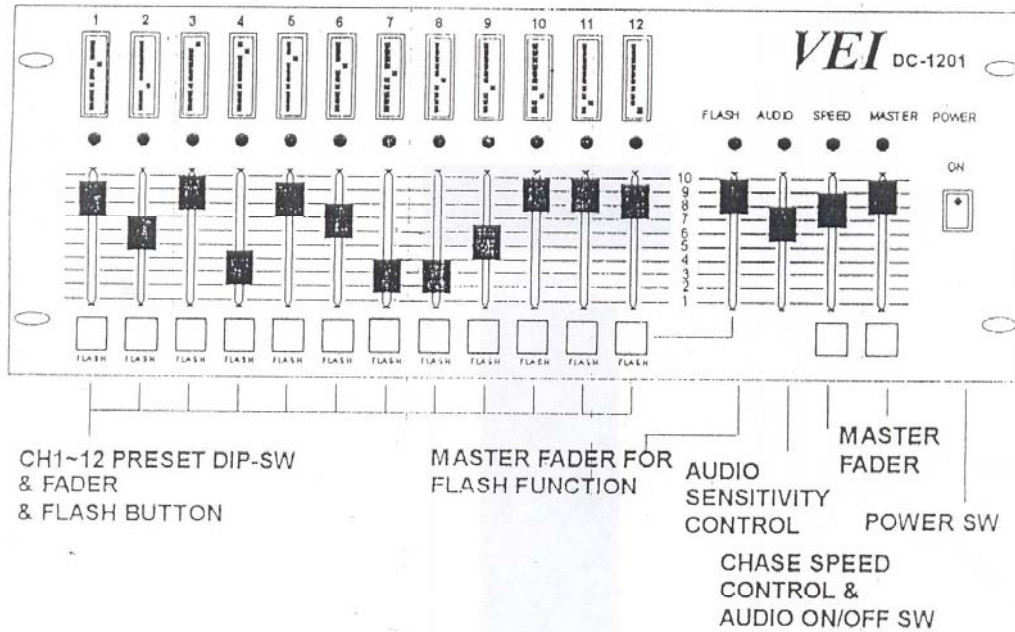

DC-1201

12 CH./12 PRESET DIMMING CONSOLE

GENERAL FUNCTIONS:

- 12 PRESET CONTROL.
- 12 CH. DIMMING CONTROL.
- 9,10,11,12th PRESET HAVE CHASE FUNCTION.
- POWER ON SWITCH.
- MASTER DIMMING CONTROL.
- CHASE SPEED CONTROL.
- AUDIO SENSITIVITY CONTROL.
- FLASH FUNCTION FOR EVERY CHANNEL.
- " FLASH" HAS DIMMING CONTROL.
- OUTPUT SOCKET: D-TYPE 15 PIN (12CH.)
 - & 8 PIN DIN (FOR 4CH.) x 3
 - & 8 PIN DIN (FOR 6CH.) x 2
- DIMENSION: 482 x 176 x 30 mm (W x H x D)
- WEIGHT: 2.5 KG